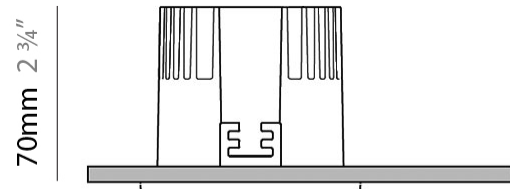

GENERAL

Series: Dixit
Subseries: Dixit RA8
Brand: Ivela
Division: Architectural
Mounting Type: Recessed
Mounting Location: Ceiling
Subcategory: Downlight

PHYSICAL

Shape: Square
Length (mm): 80
Length (in): 3 1/8
Width (mm): 80
Width (in): 3 1/8
Height (mm): 70
Height (in): 2 3/4
Min. Recessing Depth (mm): 110
Min. Recessing Depth (in): 4 3/16
Light Distribution: Direct
Weight (kg): 0.4
Weight (lbs): 0.88
Diffuser: Clear Polycarbonate
Fixture Finish: MWH
Fixture Material: Aluminum Die Cast
Cut-out Measurements: 70mm / 2 3/4"

ELECTRICAL

Lamp Type: LED
Total Output Wattage (W): 9 / 12
Dimming: Tri-Mode (Non-Dimming and Phase Dimming (120Vac only) and 0-10V Dimming)
Driver Included: No
Driver Location: Recessed Housing
Driver Type: Constant Current - Universal
Driver Class: Class 2
Input Voltage (V): 120 - 277
Constant Current (MA): 250 / 350

LED

Number of LEDs: 1
Color Temperature (°K): 2700 / 3000
Max. Delivered Lumen (lm): 1096 / 1447
CRI: >80 CRI
Efficiency (%): 87.7
Lamp Life (hrs): 50000
Upon Request: 3500K upon request

OPTICAL

Optic°: 26
Adjustability: Fixed
Upon Request: Optic 45° (mirror-metallized) / 65° (white)

RATINGS AND CERTIFICATIONS

Certified By: Certified for North American Standards
IP rating: IP44
IK Rating: IK08
Glare Rating: ≤ 19