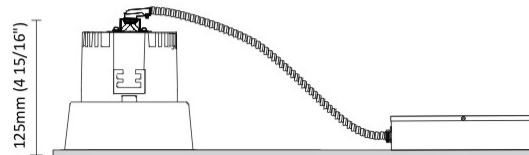

GENERAL

Series: Dixit
Subseries: Dixit RA8
Brand: Ivela
Division: Architectural
Mounting Type: Recessed
Mounting Location: Ceiling
Subcategory: Downlight

PHYSICAL

Shape: Round
Diameter (mm): 96
Diameter (in): 3 ¾
Height (mm): 85
Height (in): 3 ⅜
Min. Recessing Depth (mm): 125
Min. Recessing Depth (in): 4 ⅙
Light Distribution: Direct
Weight (kg): 0.3
Weight (lbs): 0.66
Diffuser: Clear Polycarbonate
Fixture Finish: MWH
Fixture Material: Aluminum Die Cast
Cut-out Measurements: 92mm / 3 5/8"

ELECTRICAL

Lamp Type: LED
Total Output Wattage (W): 5.5 / 8.5
Dimming: Tri-Mode (Non-Dimming and Phase Dimming (120Vac only) and 0-10V Dimming)
Driver Included: No
Driver Location: Recessed Housing
Driver Type: Constant Current - Universal
Driver Class: Class 2
Input Voltage (V): 120 - 277
Constant Current (MA): 350 / 500

LED

Number of LEDs: 1
Color Temperature (°K): 2700 / 3000
Max. Delivered Lumen (lm): 501 / 638
CRI: >90 CRI
Efficiency (%): 87.7
Lamp Life (hrs): 50000
Upon Request: 3500K upon request

OPTICAL

Optic°: 26
Beam Angle: Symmetric
Adjustability: Fixed
Upon Request: Optic 45° (mirror-metallized) / 65° (white)

RATINGS AND CERTIFICATIONS

Certified By: Certified for North American Standards
IP rating: IP44
IK Rating: IK08