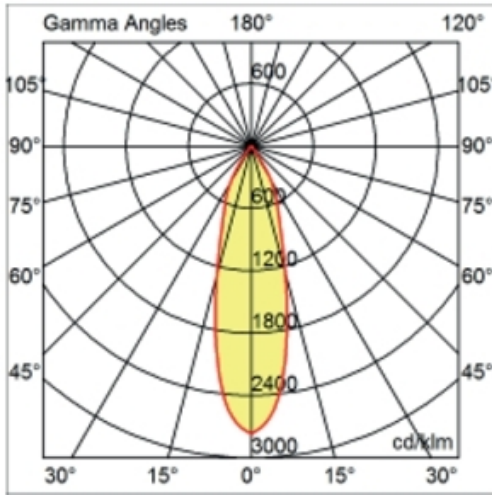

DIXIT RA8 RECESSED

A56061-

PROJECT	
TYPE	
SPECIFIER	
QUANTITY	
DATE	

RA 8 TL DIXIT LED 6,5W 550 lm				R:100%				I.Max:2958 Cd/Klm			
H[m]	D[m]	Max lux	Med lux	Alpha=26°		H[m]	D[m]	Max lux	Med lux	Beta=26°	
1.00	0.47	1508	939			1.00	0.47	1508	939		
2.00	0.94	377	235			2.00	0.94	377	235		
3.00	1.41	168	104			3.00	1.41	168	104		
4.00	1.89	94	59			4.00	1.89	94	59		
5.00	2.36	60	38			5.00	2.36	60	38		

Dimming	DP	DV	
	Phase	0-10V	
Color Temperature	27K	30K	35K
	2700K	3000K	3500K

Order Example **K°**
L5XXXXXX-DV-30K
0-10V
3000K