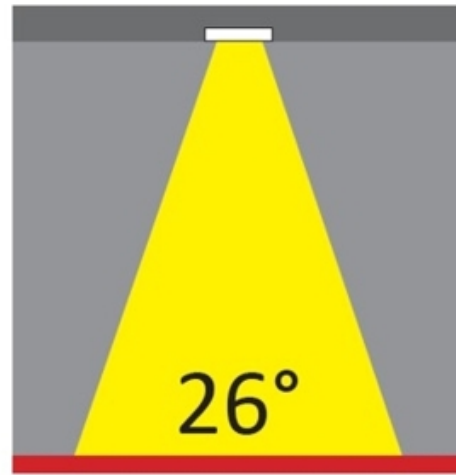

DIXIT RA8 RECESSED

A56063-

PROJECT	
TYPE	
SPECIFIER	
QUANTITY	
DATE	

	DP	DV		Order Example	K°
Dimming	Phase	0-10V		L5XXXXXX-DV-30K	
Color Temperature	27K	30K	35K	0-10V	3000K
	2700K	3000K	3500K		

A