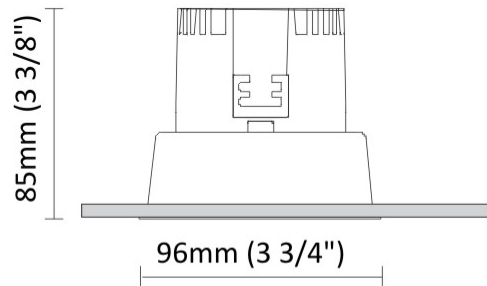

GENERAL

Series: Dixit
Subseries: Dixit RA8
Brand: Ivela
Division: Architectural
Mounting Type: Recessed
Mounting Location: Ceiling
Subcategory: Downlight

PHYSICAL

Shape: Round
Diameter (mm): 96
Diameter (in): 3 ¾
Height (mm): 85
Height (in): 3 ⅜
Min. Recessing Depth (mm): 125
Min. Recessing Depth (in): 4 ⅙
Light Distribution: Direct
Weight (kg): 0.3
Weight (lbs): 0.66
Diffuser: Clear Polycarbonate
Fixture Finish: MWH
Fixture Material: Aluminum Die Cast
Cut-out Measurements: 92mm / 3 5/8"

ELECTRICAL

Lamp Type: LED
Total Output Wattage (W): 5.5 / 8.5
Dimming: Tri-Mode (Non-Dimming and Phase Dimming (120Vac only) and 0-10V Dimming)
Driver Included: No
Driver Location: Recessed Housing
Driver Type: Constant Current - Universal
Driver Class: Class 2
Input Voltage (V): 120 - 277
Constant Current (MA): 350 / 500

LED

Number of LEDs: 1
Color Temperature (°K): 2700 / 3000
Max. Delivered Lumen (lm): 501 / 638
CRI: >90 CRI
Efficiency (%): 87.7
Lamp Life (hrs): 50000
Upon Request: 3500K upon request

OPTICAL

Optic°: 26
Beam Angle: Symmetric
Adjustability: Fixed
Upon Request: Optic 45° (mirror-metallized) / 65° (white)

RATINGS AND CERTIFICATIONS

Certified By: Certified for North American Standards
IP rating: IP44
IK Rating: IK08