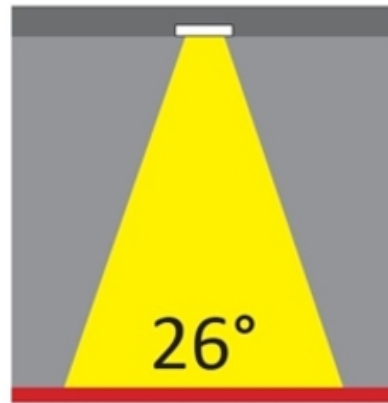

DIXIT RA8 RECESSED

A56069-

PROJECT	
TYPE	
SPECIFIER	
QUANTITY	
DATE	

	DP	DV	
Dimming	Phase	0-10V	
Color Temperature	27K 2700K	30K 3000K	35K 3500K
		40K 4000K	K°

Order Example **K°**
L5XXXXXX-DV-30K
0-10V
3000K