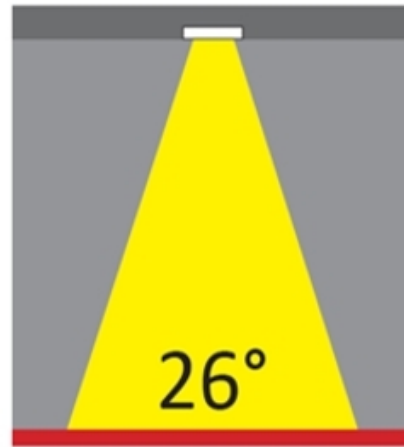

DIXIT RA8 RECESSED

A56061-

PROJECT	
TYPE	
SPECIFIER	
QUANTITY	
DATE	

RA 8 TL DIXIT LED 6,5W 550 lm				R:100%				I.Max:2958 Cd/Klm			
H[m]	D[m]	Max lux	Med lux	Alpha=26°		H[m]	D[m]	Max lux	Med lux	Beta=26°	
1.00	0.47	1508	939			1.00	0.47	1508	939		
2.00	0.94	377	235			2.00	0.94	377	235		
3.00	1.41	168	104			3.00	1.41	168	104		
4.00	1.89	94	59			4.00	1.89	94	59		
5.00	2.36	60	38			5.00	2.36	60	38		

Dimming	DP	DV	
	Phase	0-10V	
Color Temperature	27K	30K	35K
	2700K	3000K	3500K

Order Example **K°**
L5XXXXXX-DV-30K
0-10V
3000K