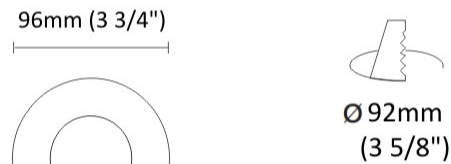

GENERAL

Series: Dixit
Subseries: Dixit RA8
Brand: Ivela
Division: Architectural
Mounting Type: Recessed
Mounting Location: Ceiling
Subcategory: Downlight

PHYSICAL

Shape: Round
Diameter (mm): 96
Diameter (in): 3 ¾
Height (mm): 85
Height (in): 3 ⅜
Min. Recessing Depth (mm): 125
Min. Recessing Depth (in): 4 ⅙
Light Distribution: Direct
Weight (kg): 0.3
Weight (lbs): 0.66
Diffuser: Clear Polycarbonate
Fixture Finish: MWH
Fixture Material: Aluminum Die Cast
Cut-out Measurements: 92mm / 3 5/8"

ELECTRICAL

Lamp Type: LED
Total Output Wattage (W): 5.5 / 8.5
Dimming: Tri-Mode (Non-Dimming and Phase Dimming (120Vac only) and 0-10V Dimming)
Driver Included: No
Driver Location: Recessed Housing
Driver Type: Constant Current - Universal
Driver Class: Class 2
Input Voltage (V): 120 - 277
Constant Current (MA): 350 / 500

LED

Number of LEDs: 1
Color Temperature (°K): 2700 / 3000
Max. Delivered Lumen (lm): 501 / 638
CRI: >90 CRI
Efficiency (%): 87.7
Lamp Life (hrs): 50000
Upon Request: 3500K upon request

OPTICAL

Optic°: 26
Beam Angle: Symmetric
Adjustability: Fixed
Upon Request: Optic 45° (mirror-metallized) / 65° (white)

RATINGS AND CERTIFICATIONS

Certified By: Certified for North American Standards
IP rating: IP44
IK Rating: IK08