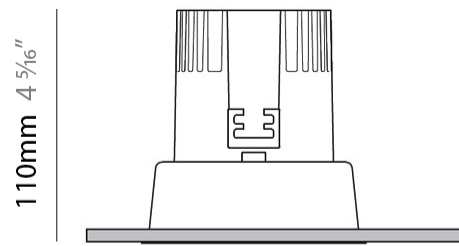

GENERAL

Series: Dixit
Subseries: Dixit RA8
Brand: Ivela
Division: Architectural
Mounting Type: Recessed
Mounting Location: Ceiling
Subcategory: Downlight

PHYSICAL

Shape: Round
Diameter (mm): 96
Diameter (in): 3 3/4
Height (mm): 110
Height (in): 4 5/16
Min. Recessing Depth (mm): 150
Min. Recessing Depth (in): 5 7/8
Light Distribution: Direct
Weight (kg): 0.4
Weight (lbs): 0.88
Diffuser: Clear Polycarbonate
Fixture Finish: MWH
Fixture Material: Aluminum Die Cast
Cut-out Measurements: 92mm / 3 5/8"

ELECTRICAL

Lamp Type: LED
Total Output Wattage (W): 9 / 12
Dimming: Tri-Mode (Non-Dimming and Phase Dimming (120Vac only) and 0-10V Dimming)
Driver Included: No
Driver Location: Recessed Housing
Driver Type: Constant Current - Universal
Driver Class: Class 2
Input Voltage (V): 120 - 277
Constant Current (MA): 250 / 350

LED

Number of LEDs: 1
Color Temperature (°K): 2700 / 3000
Max. Delivered Lumen (lm): 1096 / 1447
CRI: >80 CRI
Efficiency (%): 87.7
Lamp Life (hrs): 50000
Upon Request: 3500K upon request

OPTICAL

Optic°: 26
Beam Angle: Symmetric
Adjustability: Fixed
Upon Request: Optic 45° (mirror-metallized) / 65° (white)

RATINGS AND CERTIFICATIONS

Certified By: Certified for North American Standards
IP rating: IP44
IK Rating: IK08