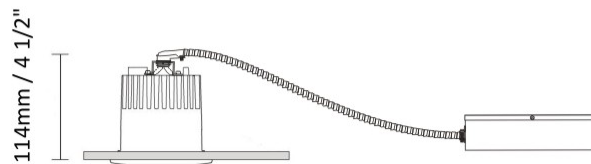

Ø 70mm (2 3/4")