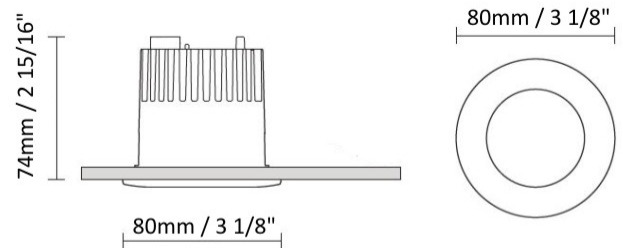

PHYSICAL

Shape: Round _____
Diameter (mm): 80 _____
Diameter (in): 3 1/8 _____
Height (mm): 74 _____
Height (in): 2 15/16 _____
Min. Recessing Depth (mm): 114 _____
Min. Recessing Depth (in): 4 1/2 _____
Light Distribution: Direct _____
Weight (kg): 0.4 _____
Weight (lbs): 0.88 _____
Diffuser: Clear Polycarbonate _____
Fixture Finish: MWH _____
Fixture Material: Aluminum Die Cast _____
Cut-out Measurements: 70mm / 2 3/4" _____

ELECTRICAL

Lamp Type: LED _____
Total Output Wattage (W): 9 / 12 _____
Dimming: Tri-Mode (Non-Dimming and Phase Dimming (120Vac only) and 0-10V Dimming) _____
Driver Included: No _____
Driver Location: Recessed Housing _____
Driver Type: Constant Current - Universal _____
Driver Class: Class 2 _____
Input Voltage (V): 120 - 277 _____
Constant Current (MA): 250 / 350 _____

LED

Number of LEDs: 1 _____
Color Temperature (°K): 2700 / 3000 _____
Max. Delivered Lumen (lm): 1096 / 1447 _____
CRI: >80 CRI _____
Efficiency (%): 88 _____
Lamp Life (hrs): 50000 _____
Upon Request: 3500K upon request _____

OPTICAL

Optic°: 26 _____
Adjustability: Fixed _____
Upon Request: Optic 45° (mirror-metallized) / 65° (white) _____

RATINGS AND CERTIFICATIONS

Certified By: Certified for North American Standards _____
IP rating: IP44 _____
IK Rating: IK08 _____
Glare Rating: ≤ 19 _____