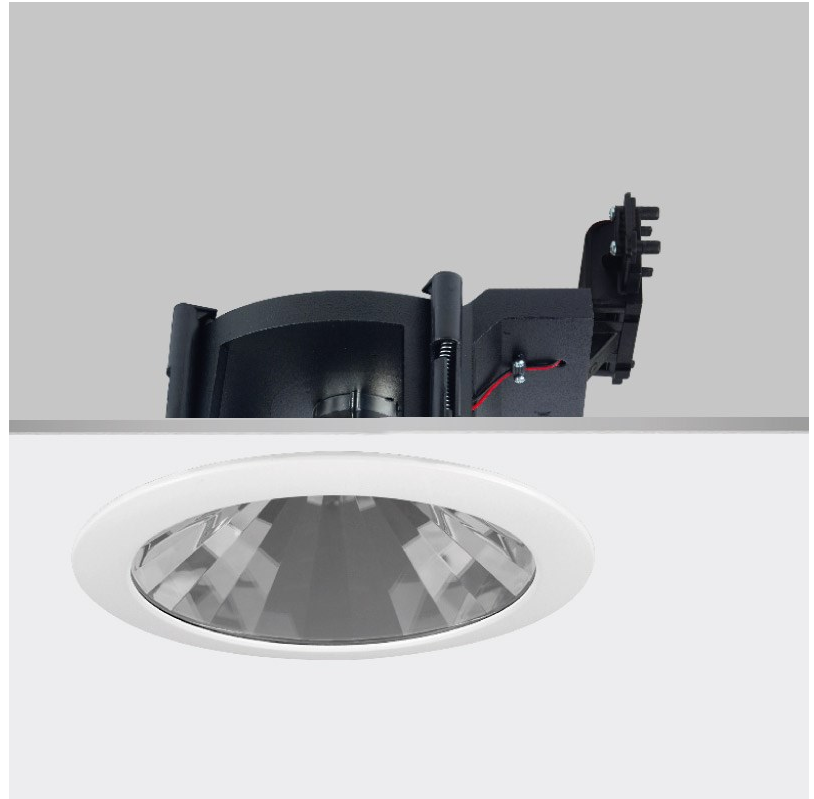

GENERAL

Series: Dixit
Subseries: Dixit RA23
Brand: Ivela
Division: Architectural
Mounting Type: Recessed
Mounting Location: Ceiling
Subcategory: Downlight

PHYSICAL

Shape: Round
Diameter (mm): 235
Diameter (in): 9 ¼
Height (mm): 155
Height (in): 6 ⅛
Min. Recessing Depth (mm): 155
Min. Recessing Depth (in): 6 ⅛
Light Distribution: Direct
Weight (kg): 3.6
Weight (lbs): 7.93
Diffuser: Tempered Safety glass 4mm / 5/32"
Fixture Finish: MWH
Fixture Material: Aluminum Die Cast
Cut-out Measurements: 220mm / 8 5/8"

ELECTRICAL

Lamp Type: LED
Total Output Wattage (W): 51
Dimming: Tri-Mode (Non-Dimming and Phase Dimming (120Vac only) and 0-10V Dimming)
Driver Included: No
Driver Location: Recessed Housing
Driver Type: Constant Current - Universal
Driver Class: Class 2
Housing: See Components
Input Voltage (V): 120 - 277
Constant Current (MA): 1400

LED

Number of LEDs: 1
Color Temperature (*K): 2700 / 3000 / 4000
Max. Delivered Lumen (lm): 5711 / 5827 / 5878 / 5998
CRI: >80 CRI
Efficiency (%): 85.7
Lamp Life (hrs): 50000
Upon Request: 3500K upon request

OPTICAL

Optic°: 100
Beam Angle: Symmetric
Adjustability: Fixed

RATINGS AND CERTIFICATIONS

Certified By: CSA Certified to UL and CSA Standards
IP rating: IP44
IK Rating: IK07