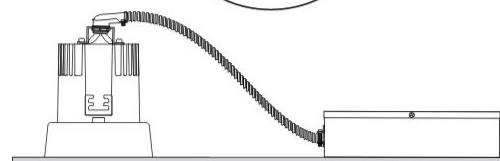

Ø96mm 3 3/4"