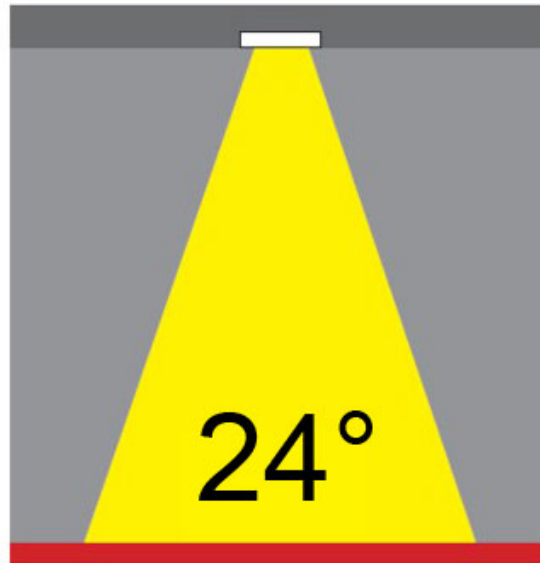

DIXIT RA8 RECESSED

A56057-

PROJECT
TYPE
SPECIFIER
QUANTITY
DATE

	DP	DV		Order Example		K°
Dimming	Phase	0-10V		L5XXXXXX-DV-30K		
Color Temperature	27K	30K	35K	40K	0-10V	3000K
	2700K	3000K	3500K	4000K