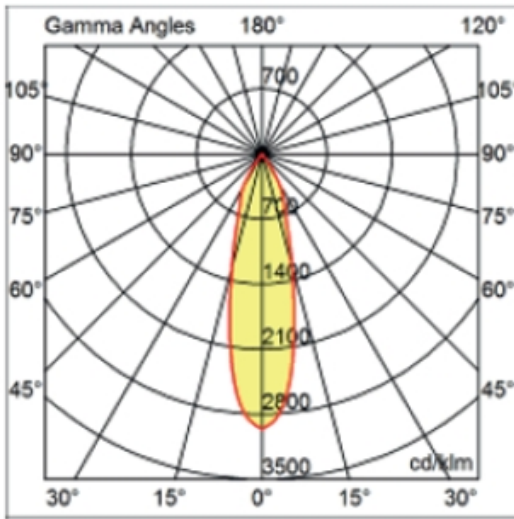

DIXIT RA8 RECESSED

A56063-

PROJECT	
TYPE	
SPECIFIER	
QUANTITY	
DATE	

	DP	DV		Order Example	K°
Dimming	Phase	0-10V		L5XXXXXX-DV-30K	
Color Temperature	27K	30K	35K	0-10V	3000K
	2700K	3000K	3500K		

A